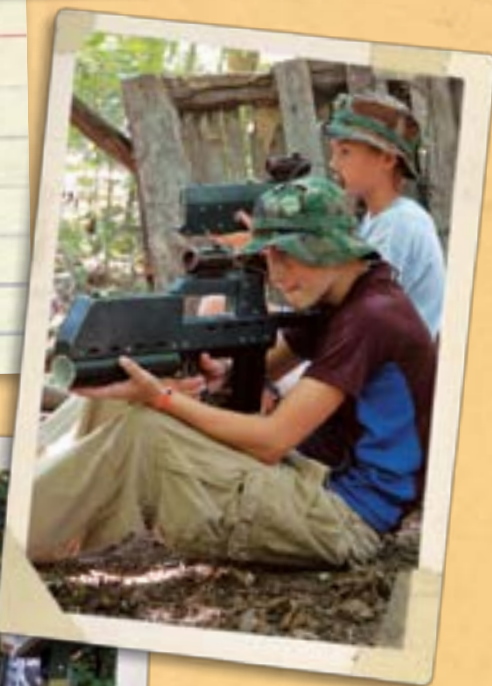

Glorieta offers great six-day, five-night, new, all-inclusive camps at just \$299* per person for Centrifuge and XFuge or for just \$15 more, why not try MFuge or XFuge on Mission. Glorieta Conference Center is located near Santa Fe, NM.

For more than 30 years hundreds of thousands of youth have experienced FUGE at Glorieta and Ridgecrest, and now it's better than ever!

Join us at these premier FUGE locations with new lower, all-inclusive pricing as we encounter God through amazing worship gatherings, small groups and recreation.